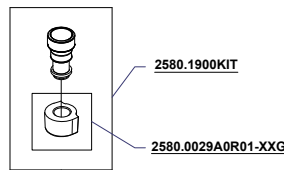

ATOM SPECIALTY 75

220V - 60Hz
230/240V - 50Hz
110V - 60Hz

26/09/2023

E168v2001 (BIANCO/WHITE)
E169v2001 (NERO/BLACK)

E196/E197

4402.8000-ATOM

E140 (BIANCO/WHITE)
E141 (NERO/BLACK)

KIT MONTAGGIO FASTENING KIT

2580.0300KIT
FISSAGGIO COPERCHIO
COVER FASTENING SCREWS

(6060.0144)

(2580.0064)

2580.0400KIT
FISSAGGIO PORTAMACINE
UPPER BURRS HOLDER FASTENING
SCREWS

(6060.0022)

2580.0100KIT
FISSAGGIO MACINE
BURRS FASTENING SCREWS

(6060.0002)

(6060.0032)

2580.0500KIT
FISSAGGIO FORCELLA, SCIVOLO,
CONSOLE

FORK, CHUTE, CONSOLE SCREWS

(6060.0103)

(2580.0064)

2580.0200KIT
CAVI ALIMENTAZIONE
POWER SOURCE CABLES KIT

N.B. : DOVE INDICATO CON "XXX" SI RICHIEDE DI SPECIFICARE IL COLORE
PLEASE NOTE : WHERE "XXX" IS INDICATED YOU HAVE TO SPECIFY THE COLOUR