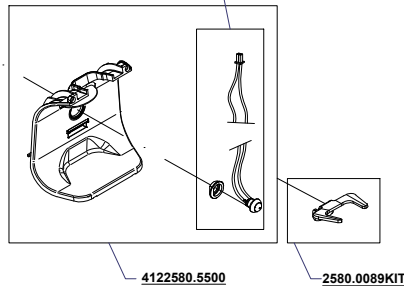

4402.8000-ATOM