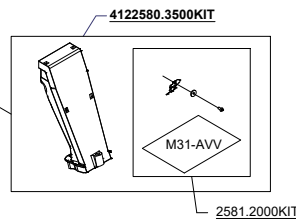

ATOM SPECIALTY 75

220V - 60Hz
230/240V - 50Hz
110V - 60Hz

26/09/2023

E168v2001 (BIANCO/WHITE)
E169v2001 (NERO/BLACK)

E196/E197

4402.8000-ATOM

E140 (BIANCO/WHITE)
E141 (NERO/BLACK)

KIT MONTAGGIO FASTENING KIT

2580.0300KIT
FISSAGGIO COPERCHIO
COVER FASTENING SCREWS

(6060.0144)

(2580.0064)

2580.0400KIT
FISSAGGIO PORTAMACINE
UPPER BURRS HOLDER FASTENING
SCREWS

(6060.0022)

2580.0100KIT
FISSAGGIO MACINE
BURRS FASTENING SCREWS

(6060.0002)

(6060.0032)

2580.0500KIT
FISSAGGIO FORCELLA, SCIVOLO,
CONSOLE

FORK, CHUTE, CONSOLE SCREWS

(6060.0103)

(2580.0064)

2580.0200KIT
CAVI ALIMENTAZIONE
POWER SOURCE CABLES KIT

N.B. : DOVE INDICATO CON "XXX" SI RICHIEDE DI SPECIFICARE IL COLORE
PLEASE NOTE : WHERE "XXX" IS INDICATED YOU HAVE TO SPECIFY THE COLOUR