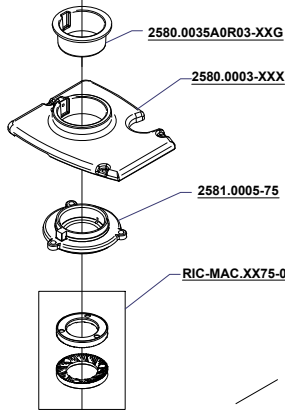

ATOM SPECIALTY 75

220V - 60Hz
230/240V - 50Hz
110V - 60Hz

26/09/2023