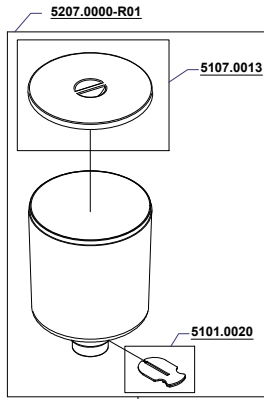

ATOM SPECIALTY 75

220V - 60Hz
230/240V - 50Hz
110V - 60Hz

26/09/2023