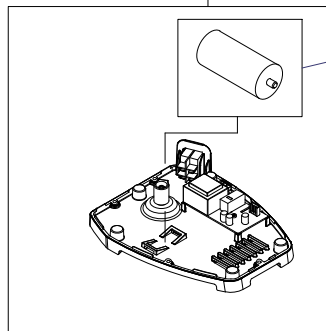

## KIT MONTAGGIO FASTENING KIT

**2580.0300KIT**  
FISSAGGIO COPERCHIO  
COVER FASTENING SCREWS

(6060.0144)

(2580.0064)

**2580.0400KIT**  
FISSAGGIO PORTAMACINE  
UPPER BURRS HOLDER FASTENING  
SCREWS

(6060.0022)